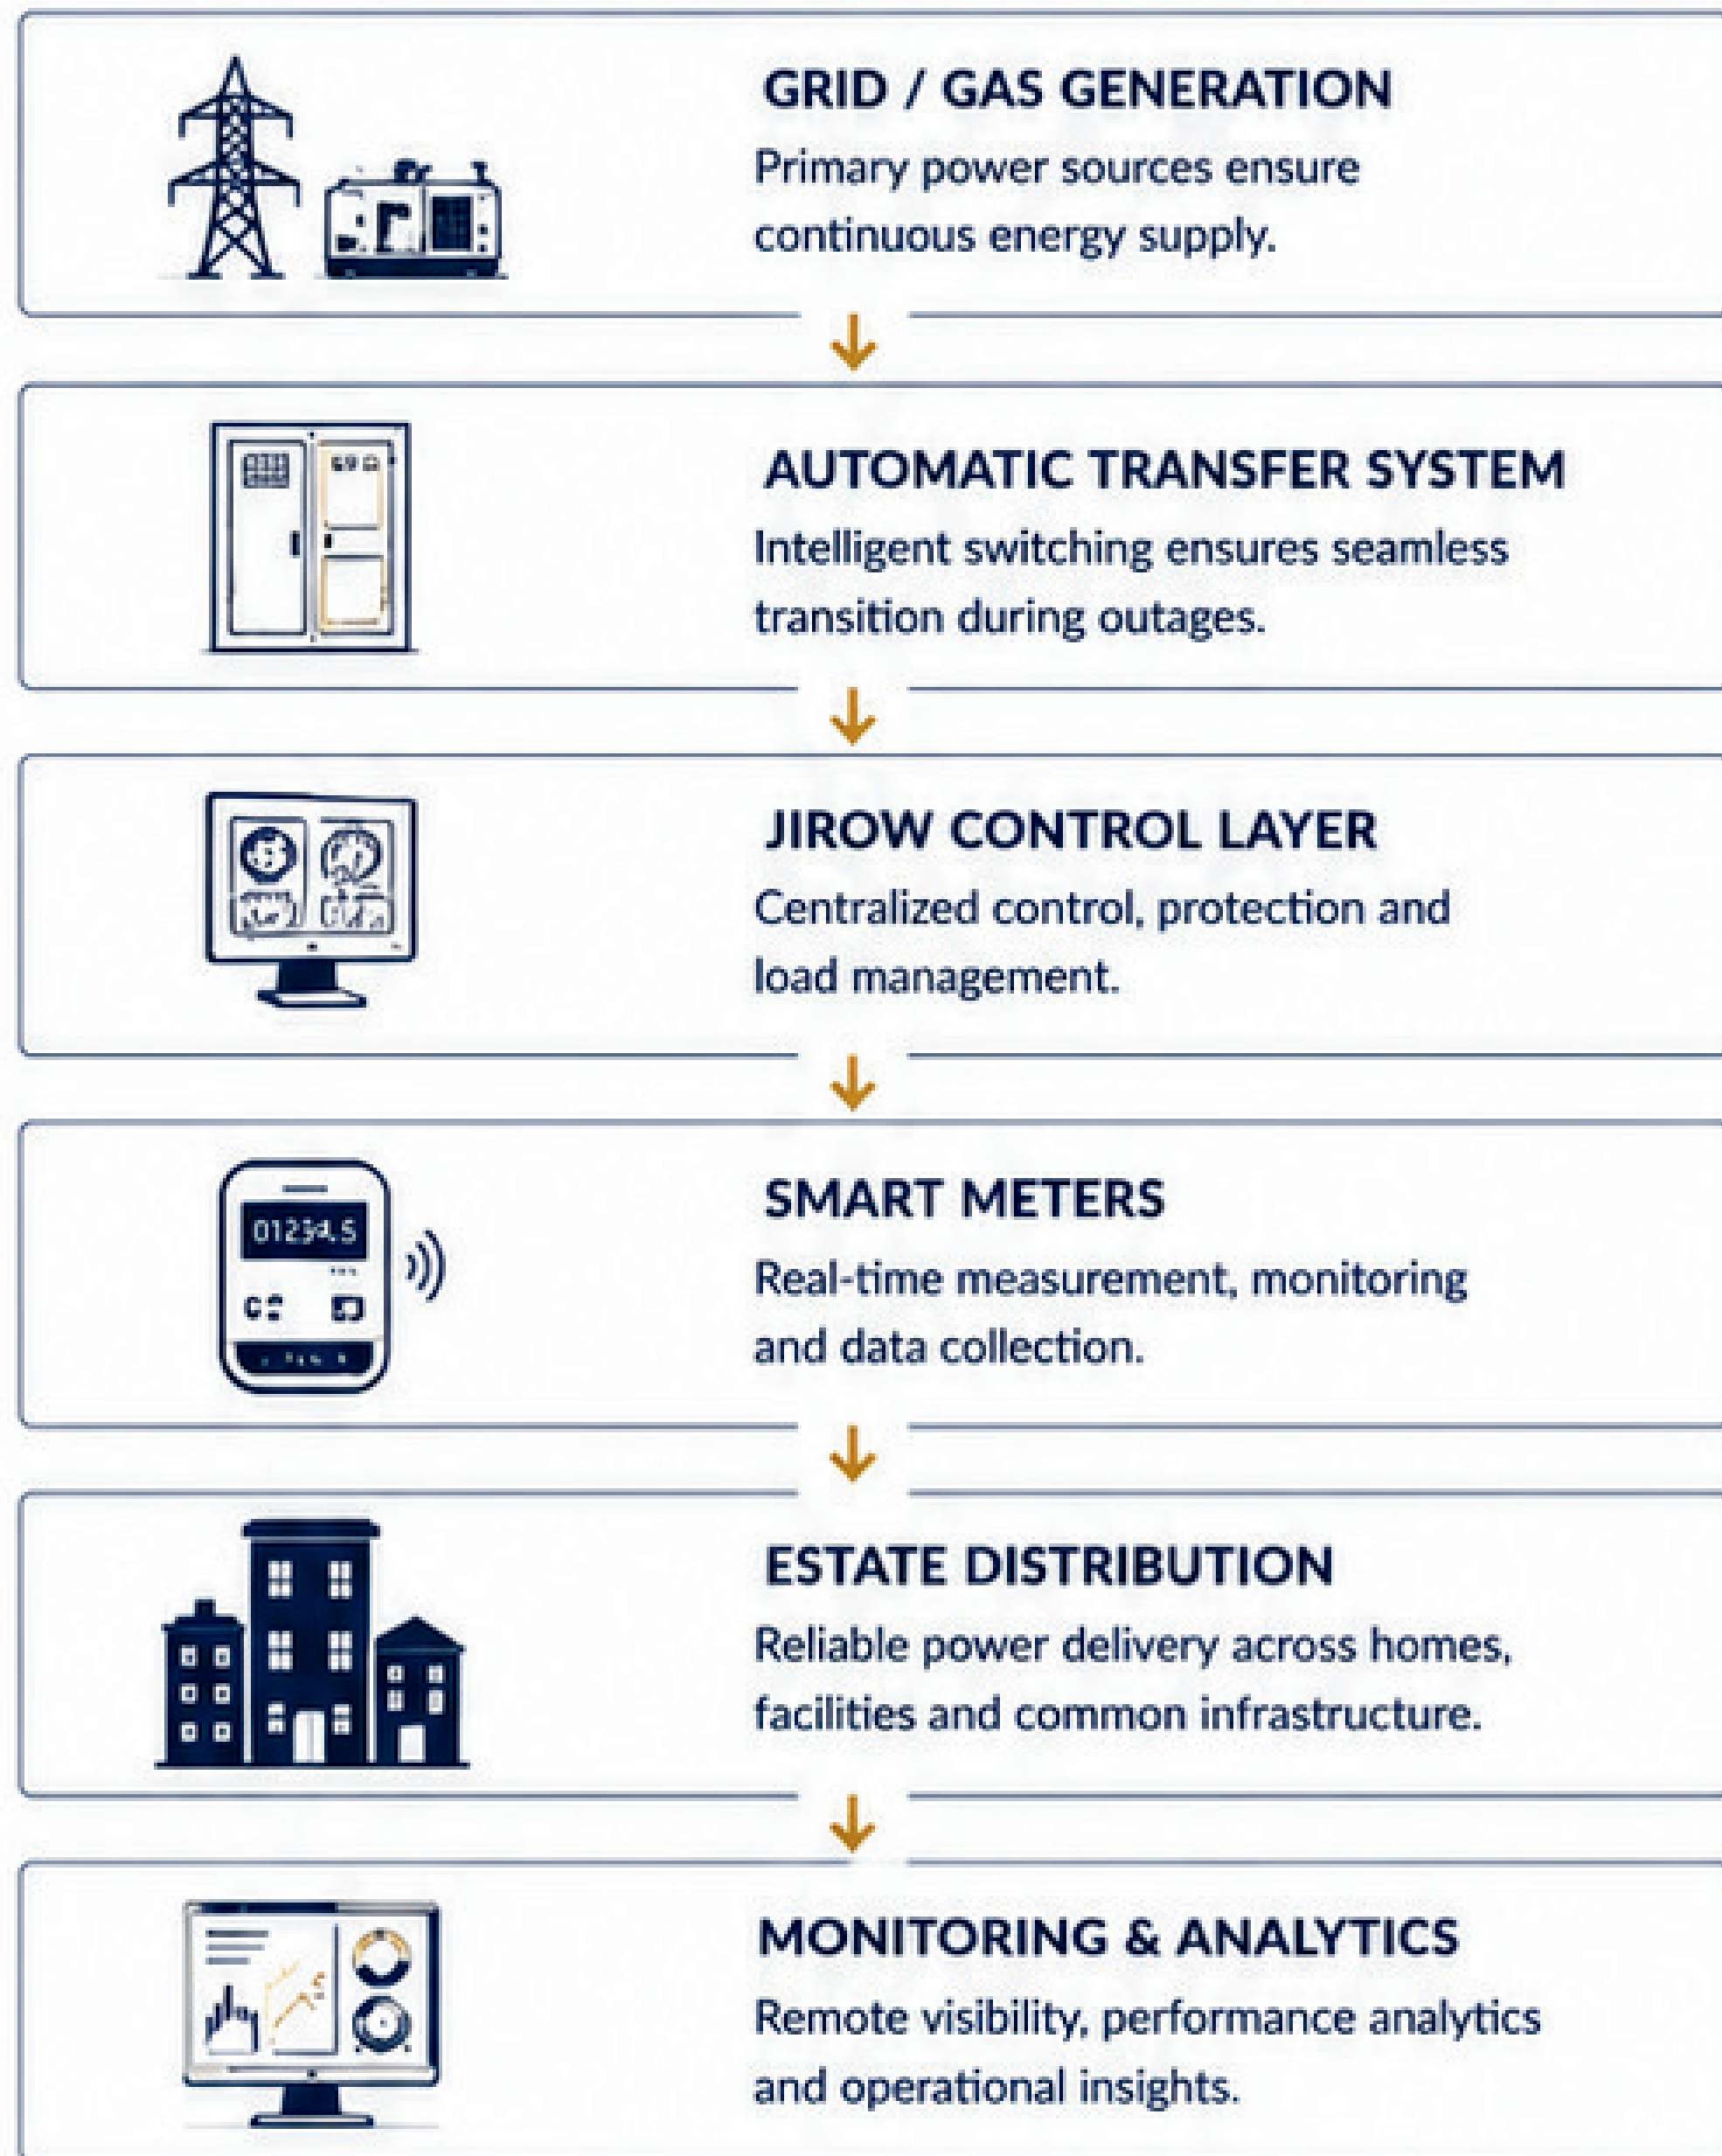

#### ESTATE DISTRIBUTION

Reliable power delivery to homes, facilities and amenities.

#### MONITORING

Continuous visibility, analytics and performance insights.

Reliable Estate Power. *Smarter Infrastructure.*

# Integrated Infrastructure. Intelligent Energy Operations.

Jirow combines generation systems, smart metering and operational monitoring into one coordinated infrastructure platform built for reliability and accountability.

**AUTOMATED POWER SWITCHING**

Seamless transition between power sources during outages.

**CENTRALIZED CONTROL**

Operational intelligence through Jirow's monitoring layer.

**SMART BILLING & VISIBILITY**

Transparent energy usage and accountability.